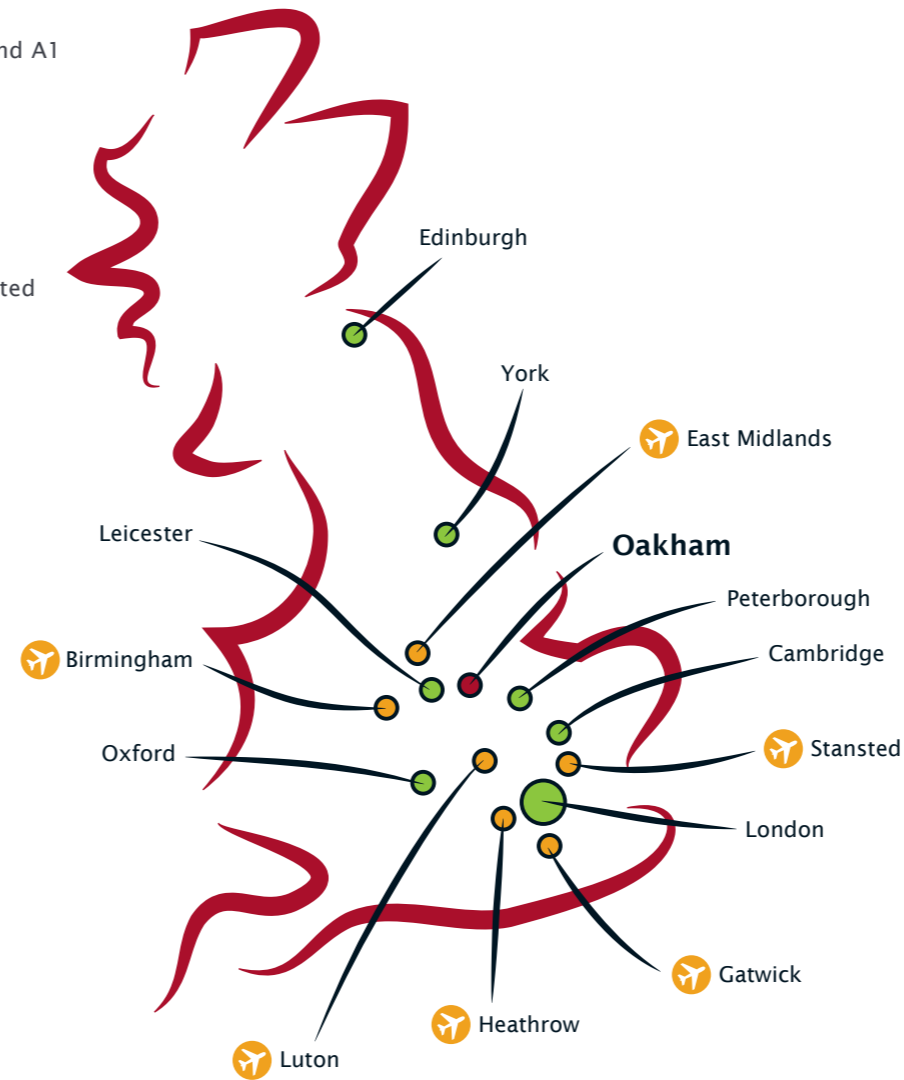

We are closer than you think.

By Car

We are within easy reach of the M1 and A1
2 hrs London, Oxford and York
1 hr Nottingham and Cambridge
40 mins Leicester

Airport Drive Times

1 hr East Midlands
1.5 hrs Birmingham, Luton and Stansted
2.5 hrs Heathrow
3 hrs Gatwick

By Rail

Oakham Station is on the Birmingham to Stansted Airport line and is only five minutes' walk from the School. Peterborough and Leicester provide links with London and the North.

Contact Information

Oakham School, Chapel Close,
Oakham, Rutland LE15 6DT
+44 (0)1572 758500
enquiries@oakham.rutland.sch.uk
admissions@oakham.rutland.sch.uk
Reception 01572 758500
Admissions 01572 758758
Lower School 01572 758700

oakham.rutland.sch.uk

Oakham School Registered Office Chapel Close Market Place Oakham Rutland LE15 6DT
Registered Charity No: 1131425 Company Limited by Guarantee Registered in England and Wales No: 06924216

Useful Postcodes

Main School Reception, Admissions
and Oakham School Foundation: LE15 6DT

Lower School, Jerwoods: LE15 6DJ

Schanschieffs Car Park: LE15 6QG

Coach Park, Kilburn Road: LE15 6QL

Wilson Playing Fields and Pavilion: LE15 7QH

Oakham
SCHOOL

OAKHAM SCHOOL

Campus Map