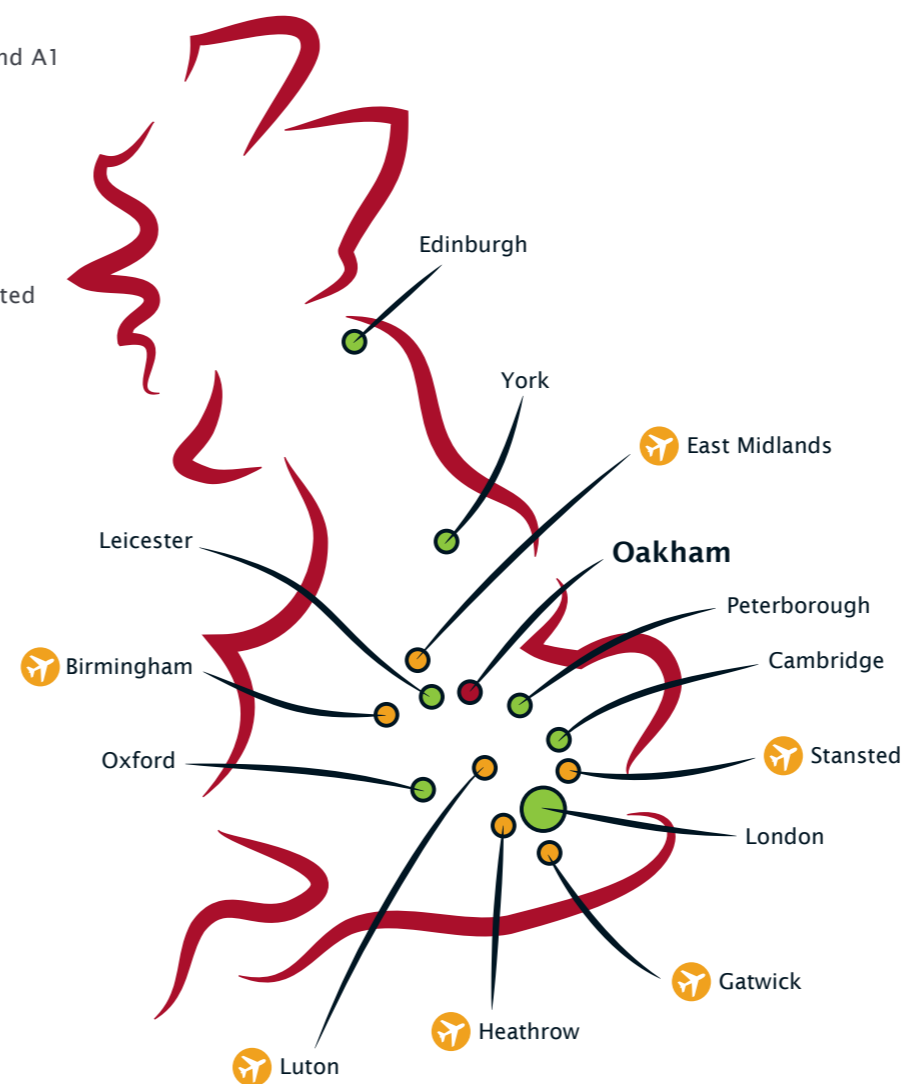

We are closer than you think.

By Car

We are within easy reach of the M1 and A1
2 hrs London, Oxford and York
1 hr Nottingham and Cambridge
40 mins Leicester

Airport Drive Times

1 hr East Midlands
1.5 hrs Birmingham, Luton and Stansted
2.5 hrs Heathrow
3 hrs Gatwick

By Rail

Oakham Station is on the Birmingham to Stansted Airport line and is only five minutes' walk from the School. Peterborough and Leicester provide links with London and the North.

Contact Information

Oakham School, Chapel Close,
Oakham, Rutland LE15 6DT
+44 (0)1572 758500
enquiries@oakham.rutland.sch.uk
admissions@oakham.rutland.sch.uk
Reception 01572 758500
Admissions 01572 758758
Lower School 01572 758700

oakham.rutland.sch.uk

Useful Postcodes

Main School Reception, Admissions
and Oakham School Foundation: LE15 6DT
Lower School, Jerwoods: LE15 6DJ
Schanschieffs Car Park: LE15 6QG
Coach Park, Kilburn Road: LE15 6QL
Wilson Playing Fields and Pavilion: LE15 7QH

Campus Map